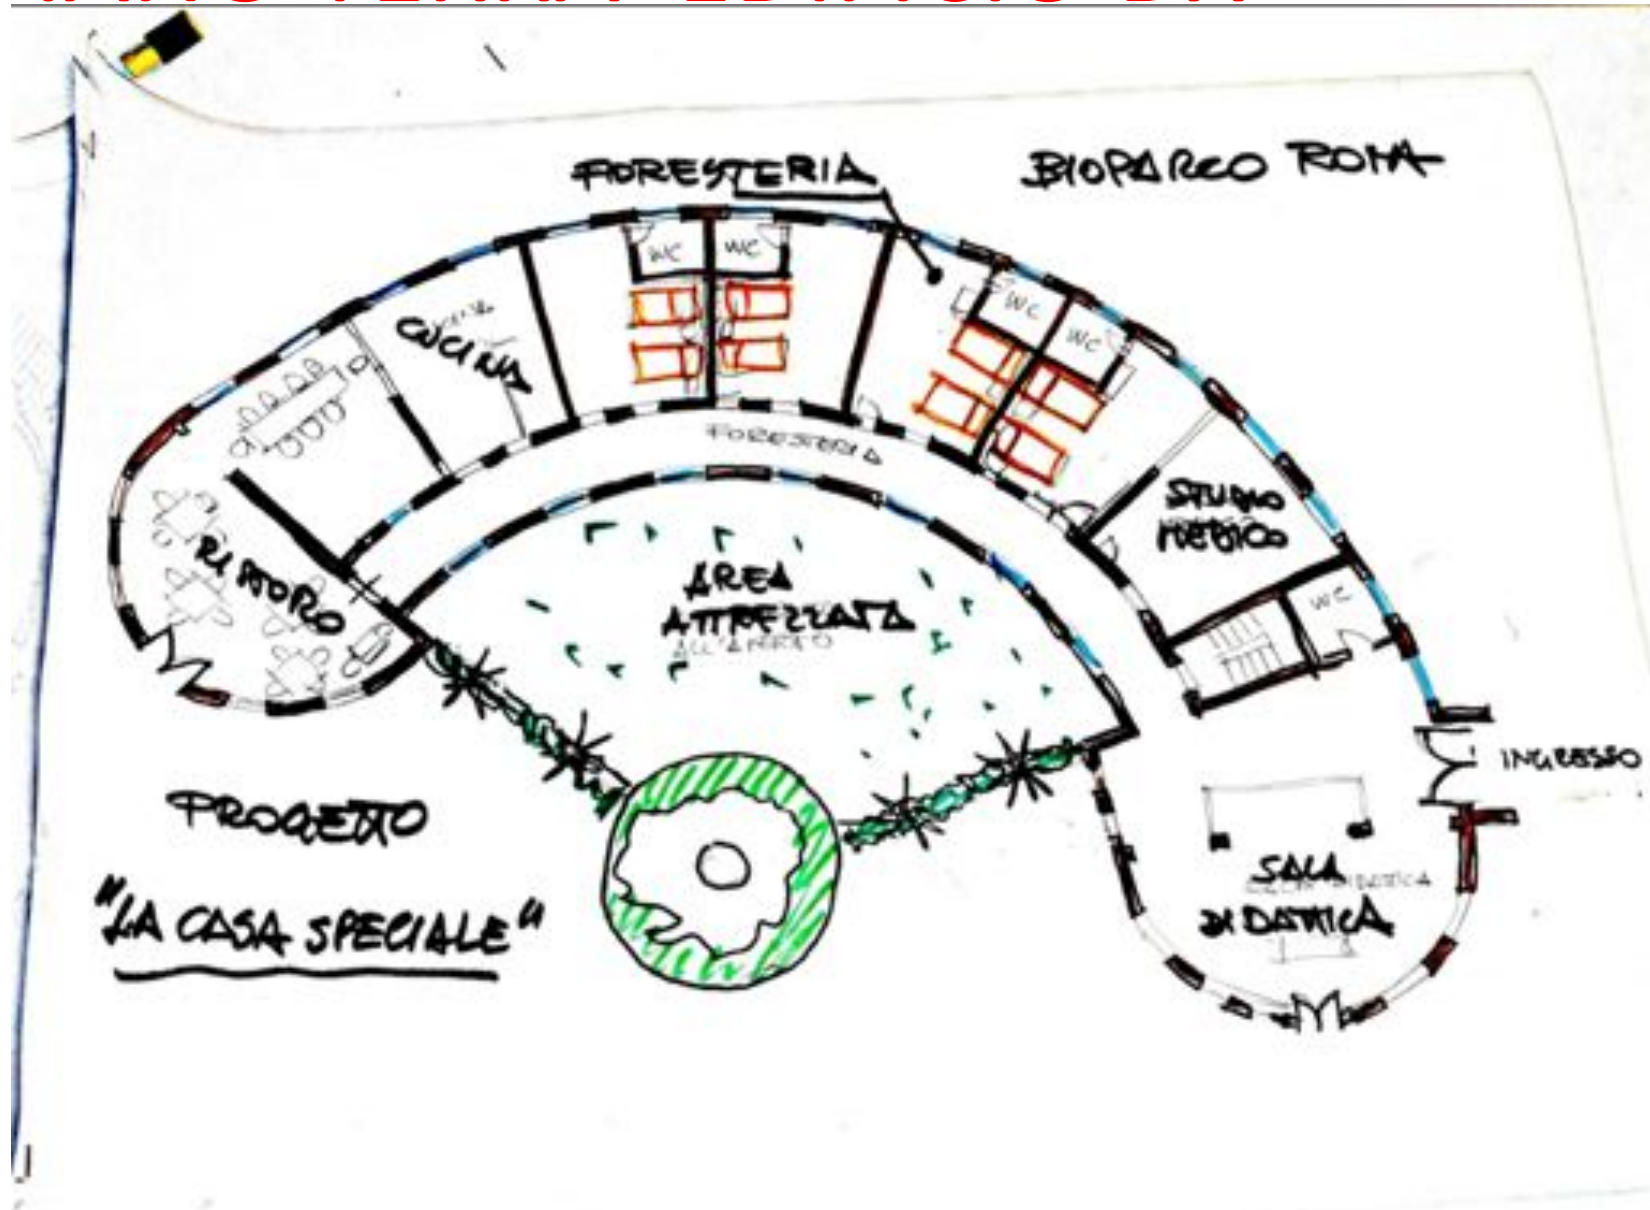

An aerial photograph of Bioparco Roma in Rome, Italy. The image shows several circular greenhouses with brick walls and glass roofs, arranged in a semi-circle. In the foreground, there is a large geodesic dome structure. The surrounding area is lush with green trees and vegetation. The text "BIOPARCO ROMA" is overlaid in red at the top, and "PROGETTO : LA CITTA' SPECIALE" is overlaid in red at the bottom.

BIOPARCO ROMA

**PROGETTO :
LA CITTA' SPECIALE**

© 2012 Google

Google earth

UCCELLIERE DE VICO

BIOPARCO ROMA

- EDIFICI UCCELLIERE DE VICO

PIANO TERRA EDIFICIO DX

PIANO TERRA EDIFICIO DX

ROMA BIOPARCO

LA CITTA' SPECIALE

piano terra

ROMA BIOPARCO

LA CITTA' SPECIALE

piano seminterrato