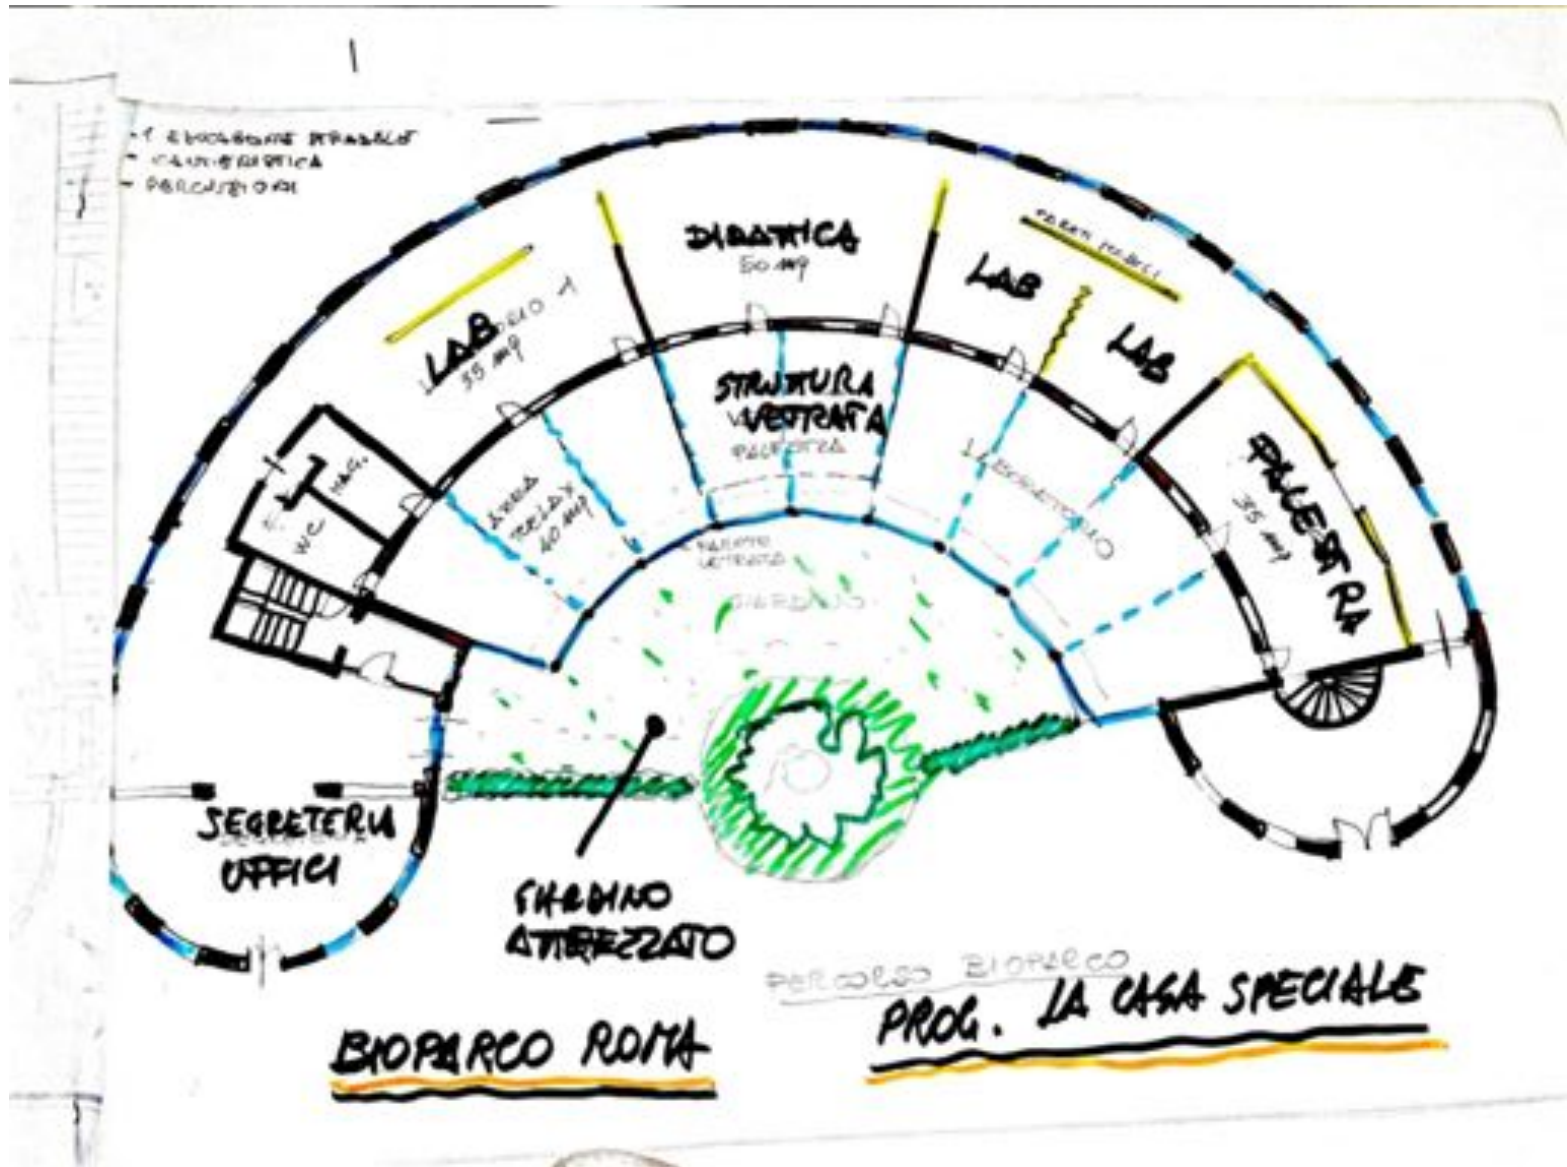

An aerial photograph of Bioparco Roma in Rome, Italy. The image shows several circular greenhouses with brick walls and glass roofs, arranged in a semi-circle. In the foreground, there is a large geodesic dome structure. The surrounding area is lush with green trees and vegetation. The text "BIOPARCO ROMA" is overlaid in red at the top, and "PROGETTO : LA CITTA' SPECIALE" is overlaid in red at the bottom.

BIOPARCO ROMA

**PROGETTO :
LA CITTA' SPECIALE**

© 2012 Google

Google earth

UCCELLIERE DE VICO

BIOPARCO ROMA

- EDIFICI UCCELLIERE DE VICO

PIANO TERRA EDIFICIO DX

PIANO TERRA EDIFICIO DX

ROMA BIOPARCO

LA CITTA' SPECIALE

piano terra

ROMA BIOPARCO

LA CITTA' SPECIALE

piano seminterrato