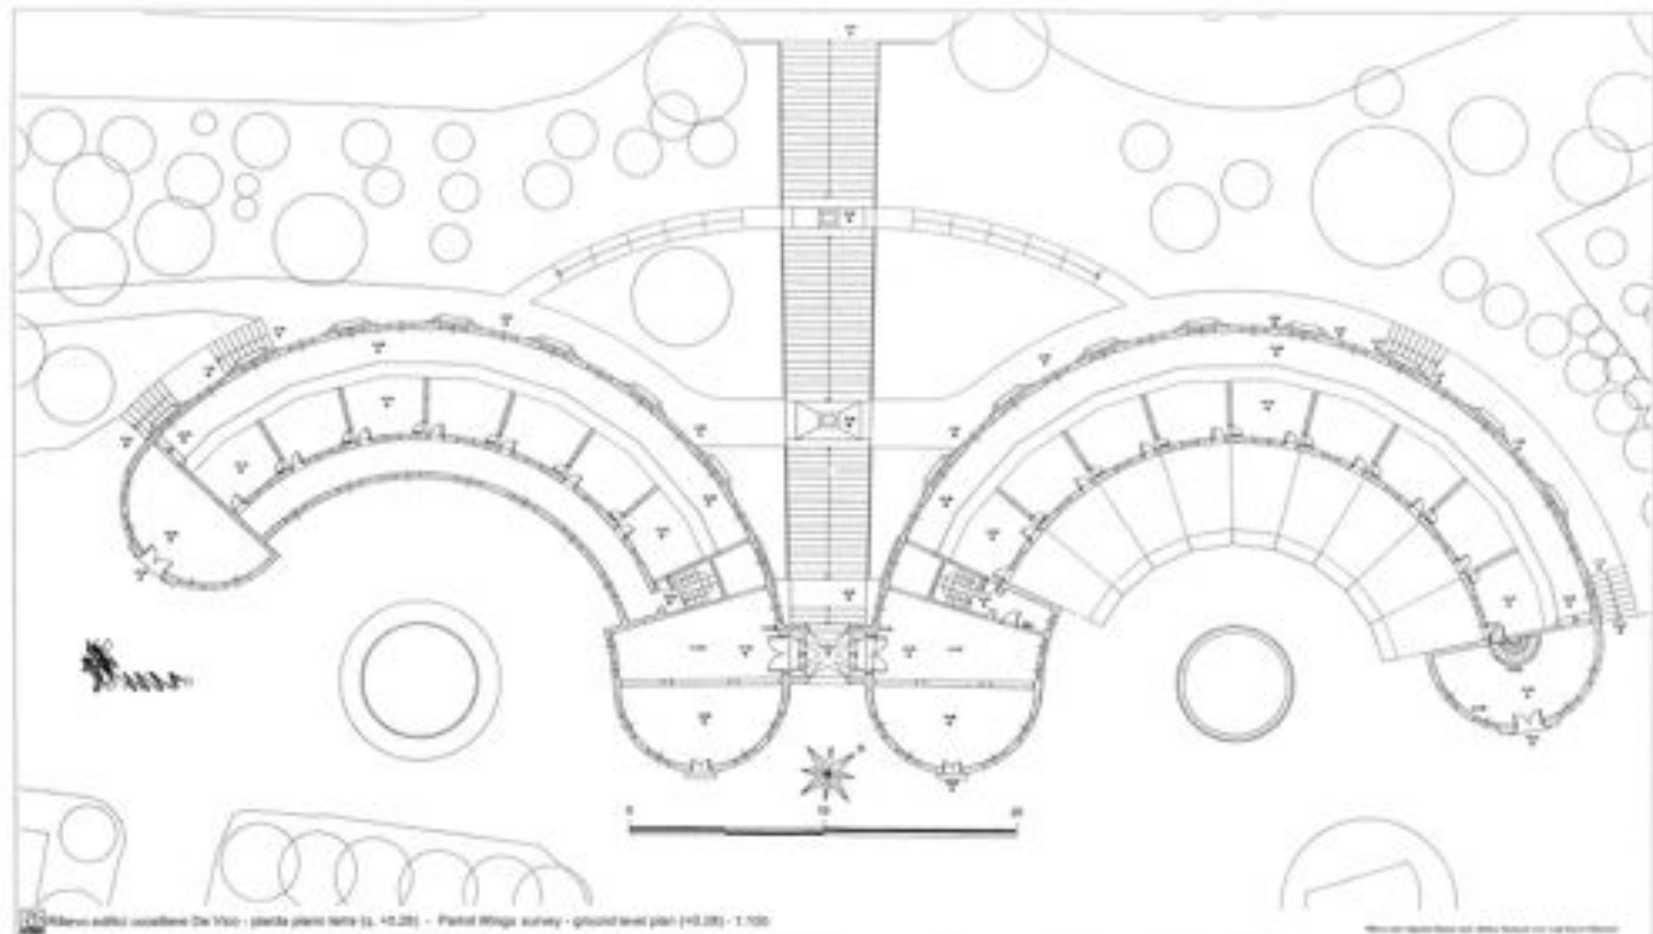

An aerial photograph of Bioparco Roma in Rome, Italy. The image shows several circular greenhouses with brick walls and glass roofs, arranged in a semi-circle. In the foreground, there is a large geodesic dome structure. The surrounding area is lush with green trees and vegetation. The text "BIOPARCO ROMA" is overlaid in red at the top, and "PROGETTO : LA CITTA' SPECIALE" is overlaid in red at the bottom.

BIOPARCO ROMA

**PROGETTO :
LA CITTA' SPECIALE**

© 2012 Google

Google earth

UCCELLIERE DE VICO

BIOPARCO ROMA

- EDIFICI UCCELLIERE DE VICO

PIANO TERRA EDIFICIO DX

PIANO TERRA EDIFICIO DX

ROMA BIOPARCO

LA CITTA' SPECIALE

piano terra

ROMA BIOPARCO

LA CITTA' SPECIALE

piano seminterrato