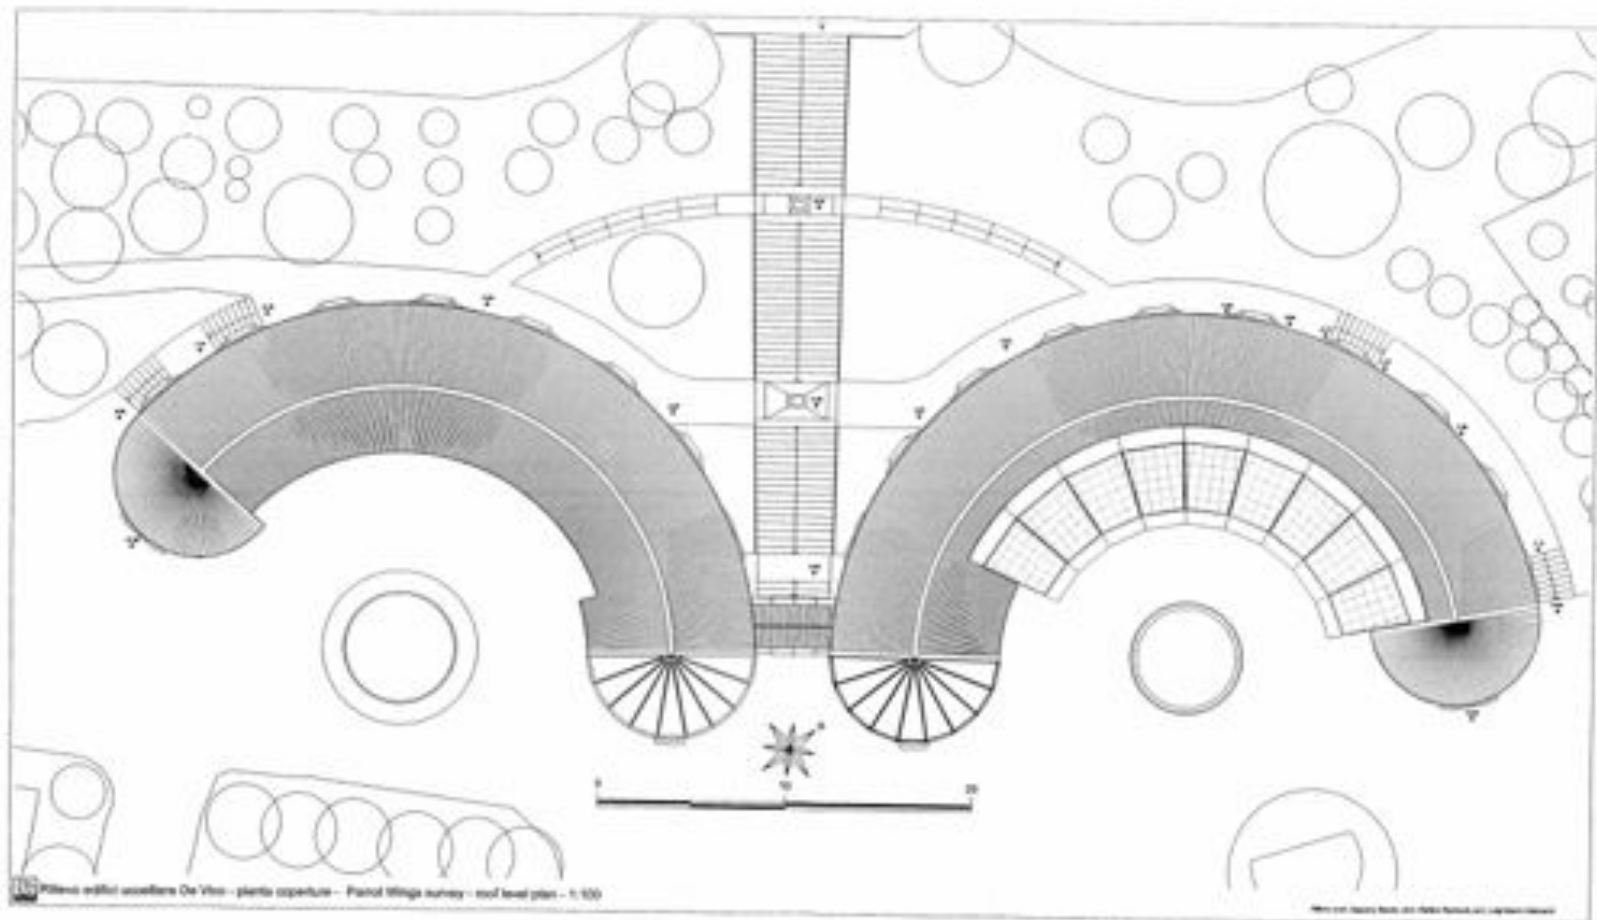

An aerial photograph of Bioparco Roma in Rome, Italy. The image shows several circular greenhouses with brick walls and glass roofs, arranged in a semi-circle. In the foreground, there is a large geodesic dome structure. The surrounding area is lush with green trees and vegetation. The text "BIOPARCO ROMA" is overlaid in red at the top, and "PROGETTO : LA CITTA' SPECIALE" is overlaid in red at the bottom.

BIOPARCO ROMA

**PROGETTO :
LA CITTA' SPECIALE**

© 2012 Google

Google earth

UCCELLIERE DE VICO

BIOPARCO ROMA

- EDIFICI UCCELLIERE DE VICO

PIANO TERRA EDIFICIO DX

PIANO TERRA EDIFICIO DX

ROMA BIOPARCO

LA CITTA' SPECIALE

piano terra

ROMA BIOPARCO

LA CITTA' SPECIALE

piano seminterrato