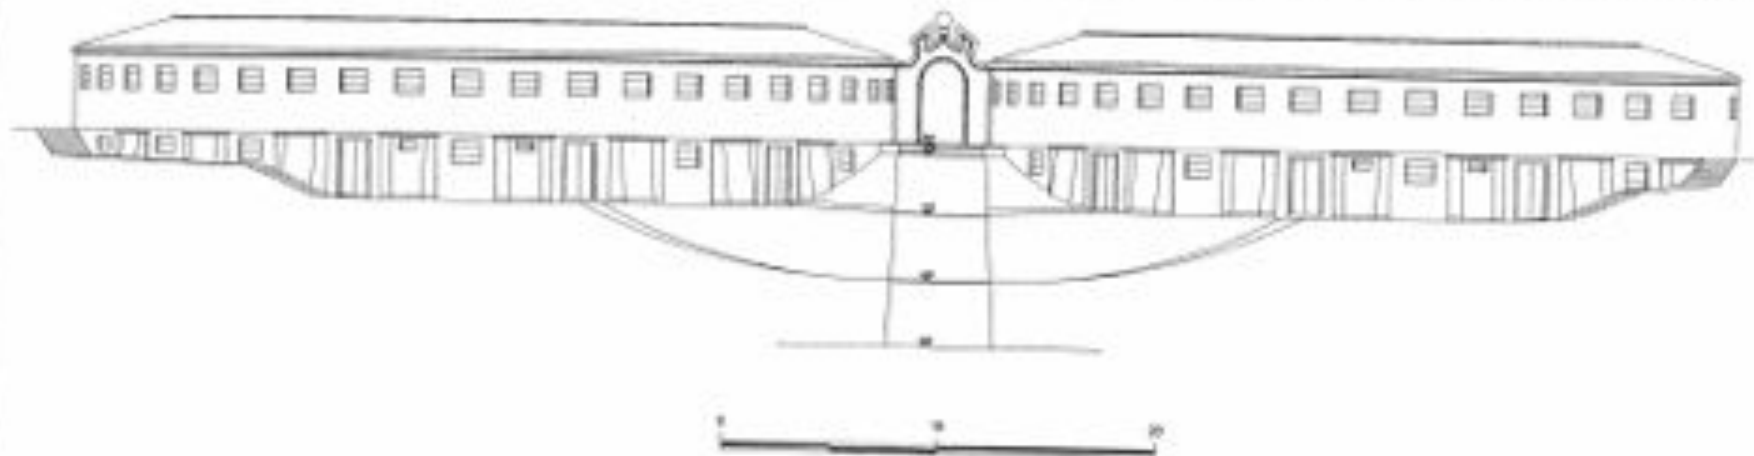

An aerial photograph of Bioparco Roma in Rome, Italy. The image shows several circular greenhouses with brick walls and glass roofs, arranged in a semi-circle. In the foreground, there is a large geodesic dome structure. The surrounding area is lush with green trees and vegetation. The text "BIOPARCO ROMA" is overlaid in red at the top, and "PROGETTO : LA CITTA' SPECIALE" is overlaid in red at the bottom.

BIOPARCO ROMA

**PROGETTO :
LA CITTA' SPECIALE**

© 2012 Google

Google earth

UCCELLIERE DE VICO

BIOPARCO ROMA

- EDIFICI UCCELLIERE DE VICO

PIANO TERRA EDIFICIO DX

PIANO TERRA EDIFICIO DX

ROMA BIOPARCO

LA CITTA' SPECIALE

piano terra

ROMA BIOPARCO

LA CITTA' SPECIALE

piano seminterrato