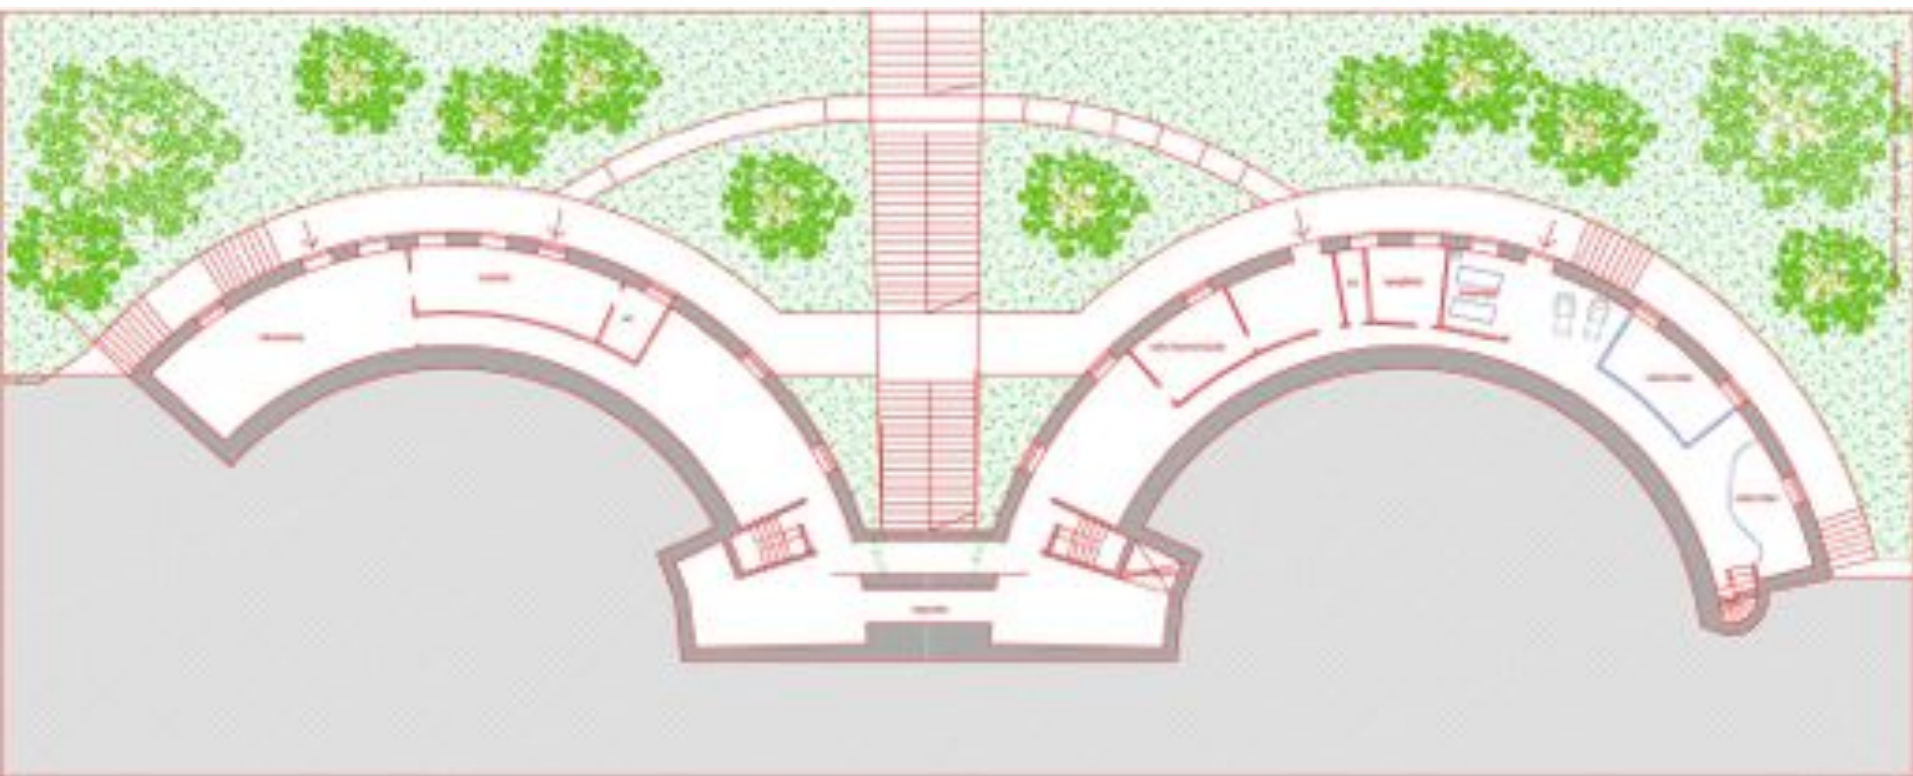

An aerial photograph of Bioparco Roma in Rome, Italy. The image shows several circular greenhouses with brick walls and glass roofs, arranged in a semi-circle. In the foreground, there is a large geodesic dome structure. The surrounding area is lush with green trees and vegetation. The text "BIOPARCO ROMA" is overlaid in red at the top, and "PROGETTO : LA CITTA' SPECIALE" is overlaid in red at the bottom.

PIANO TERRA EDIFICIO DX

ROMA BIOPARCO

LA CITTA' SPECIALE

piano terra

ROMA BIOPARCO

LA CITTA' SPECIALE

piano seminterrato